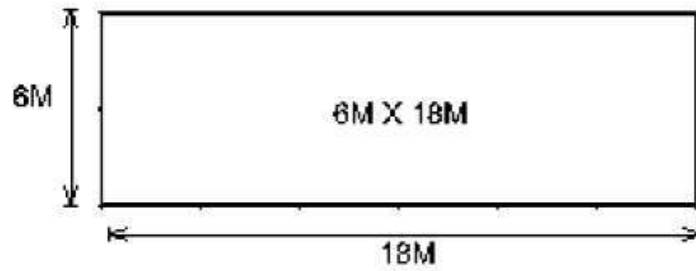

Aberdour School

100.00 m

6x18m plan

6x24m plan

6m side elevation

Roof pitch: 20 degrees

Side height: 2.3m

Apex height: 3.39m

Side elevations

Floorplan

Curious Cat