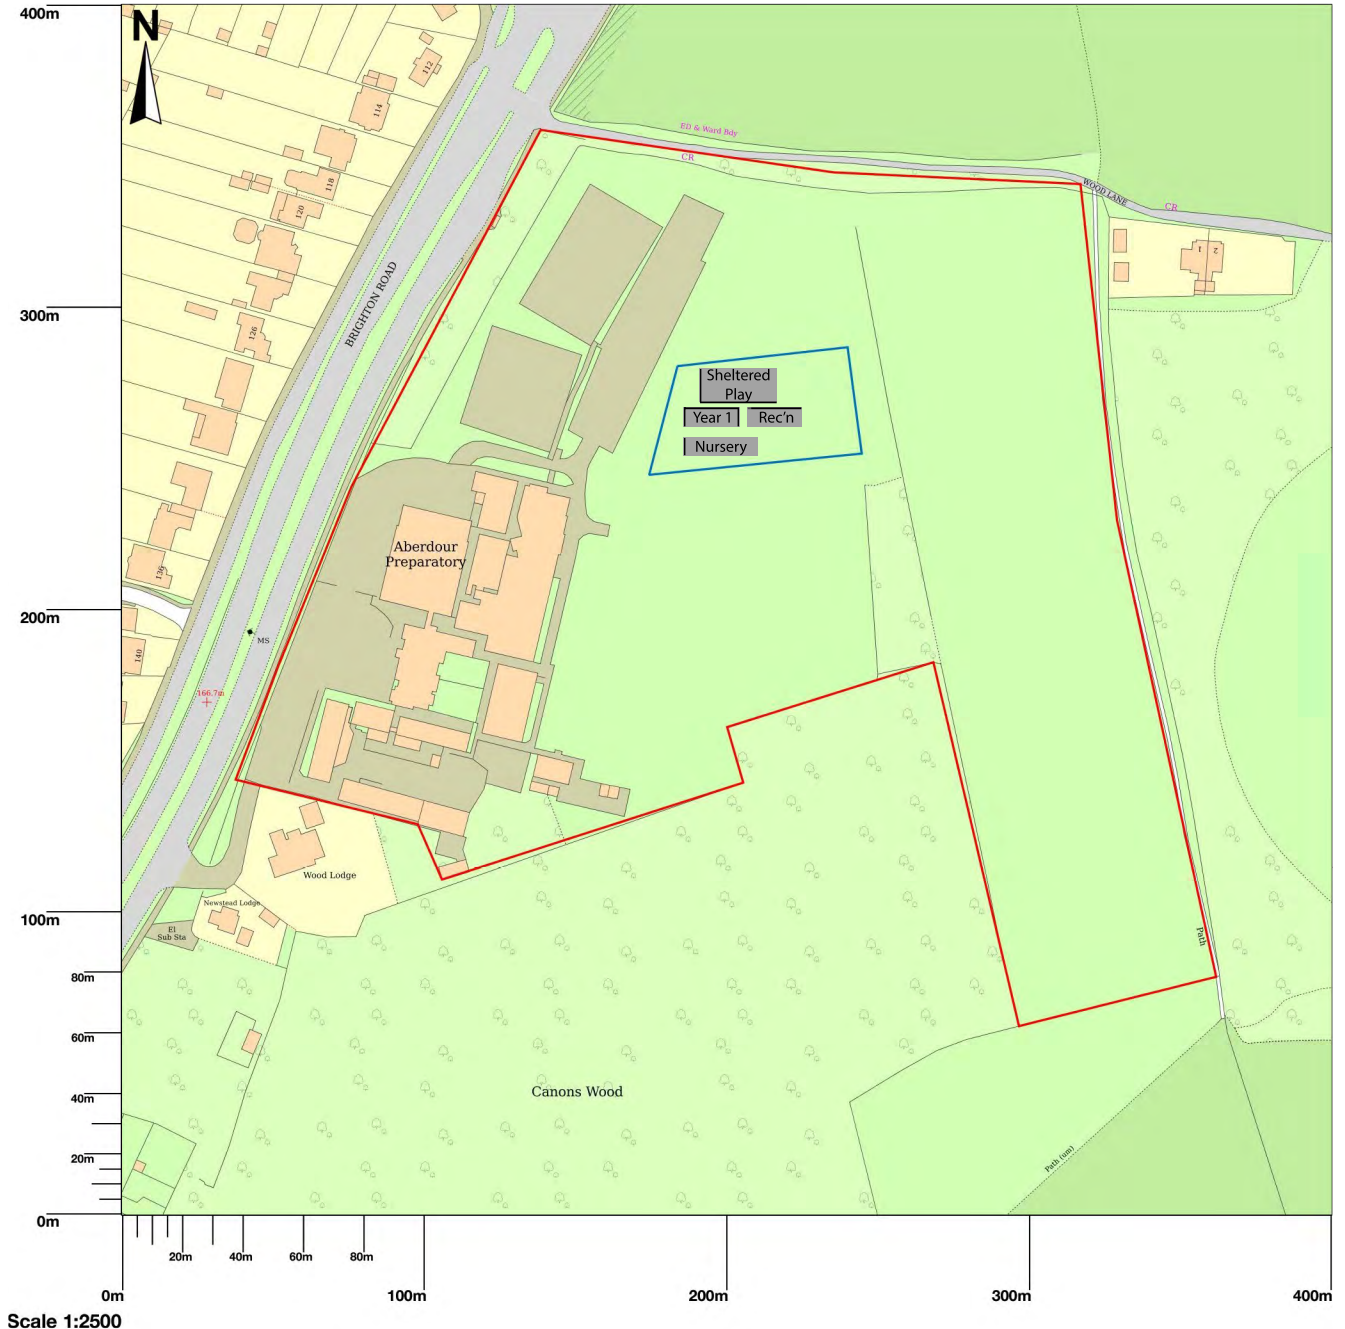

23/00307/F - Aberdour School, Brighton Road, Burgh Heath

Aberdour School, Brighton Road, Burgh Heath, Tadworth, KT20 6AJ

Hightrees Carpentry

Brighton Rd

Wood Ln

Wood Ln

Wood Ln

Liberty Cottage Therap

Aberdour School

100.00 m

6x18m plan

6x24m plan

6m side elevation

Roof pitch: 20 degrees

Side height: 2.3m

Apex height: 3.39m

Side elevations

Floorplan

Curious Cat