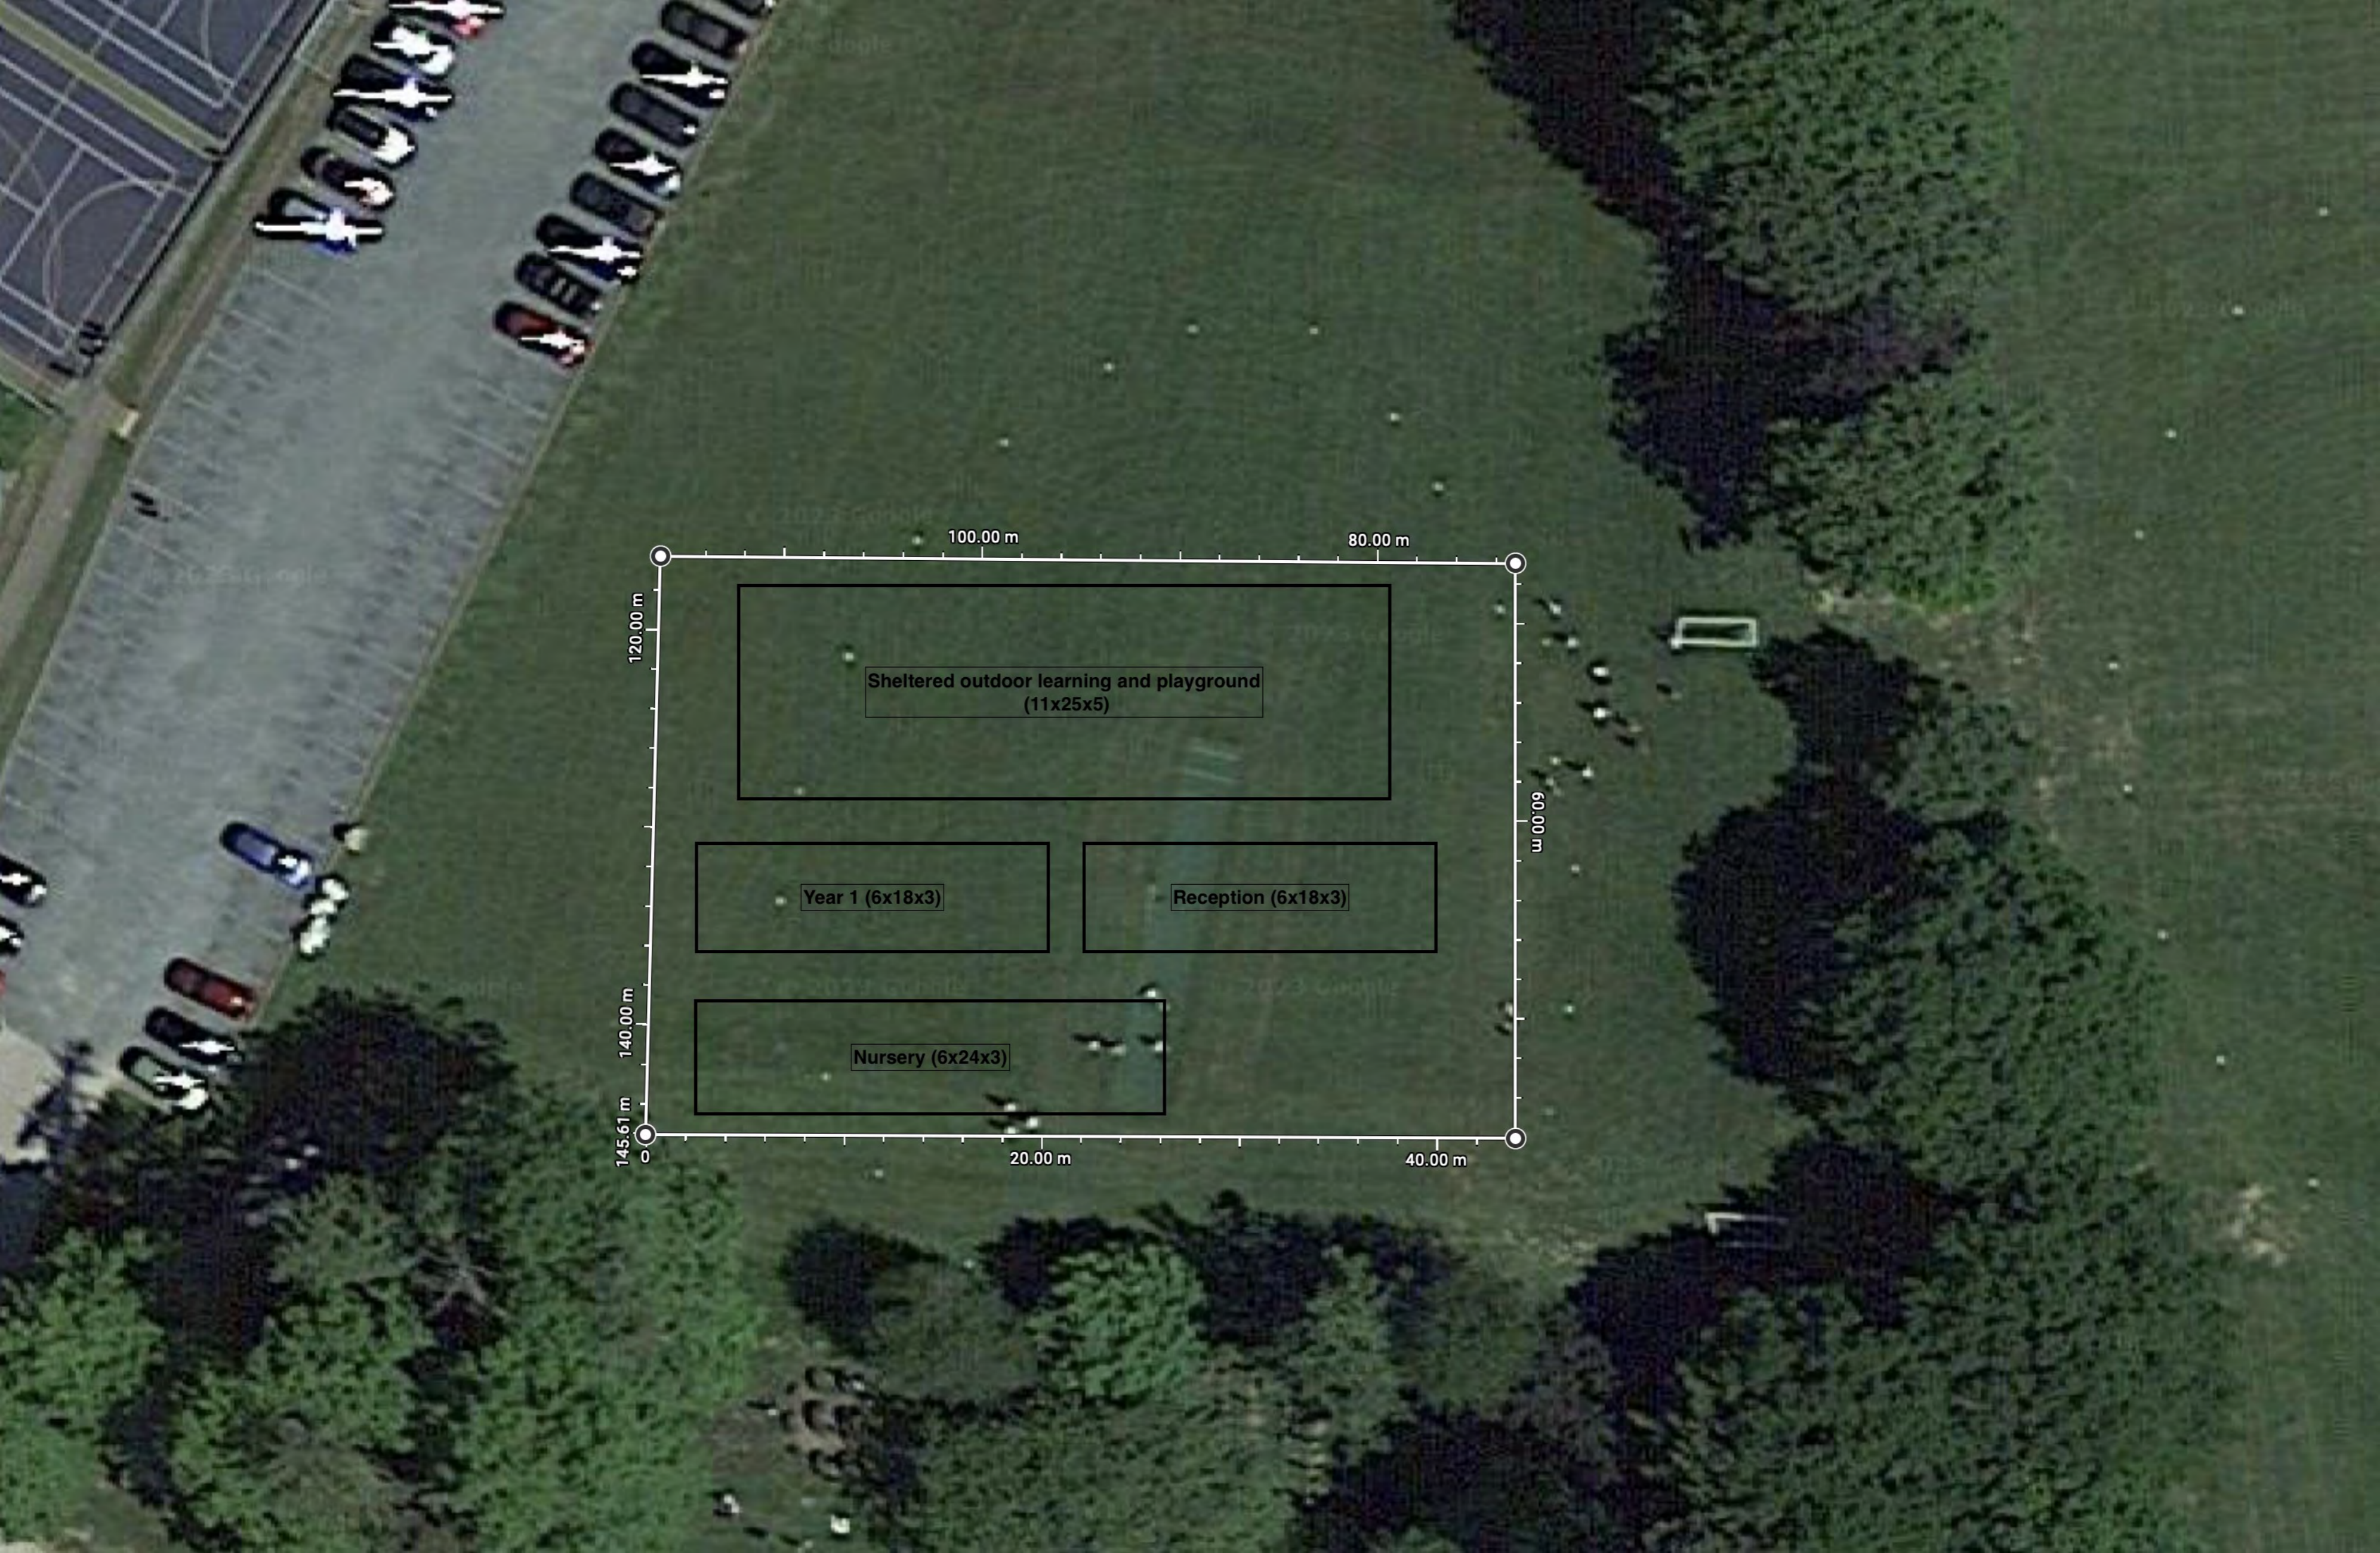

23/00307/F - Aberdour School, Brighton Road, Burgh Heath

Aberdour School, Brighton Road, Burgh Heath, Tadworth, KT20 6AJ

Hightrees Carpentry

Brighton Rd

Wood Ln

Wood Ln

Wood Ln

Liberty Cottage Therap

Aberdour School

100.00 m

6x18m plan

6x24m plan

6m side elevation

Roof pitch: 20 degrees

Side height: 2.3m

Apex height: 3.39m

Side elevations

Floorplan

Curious Cat