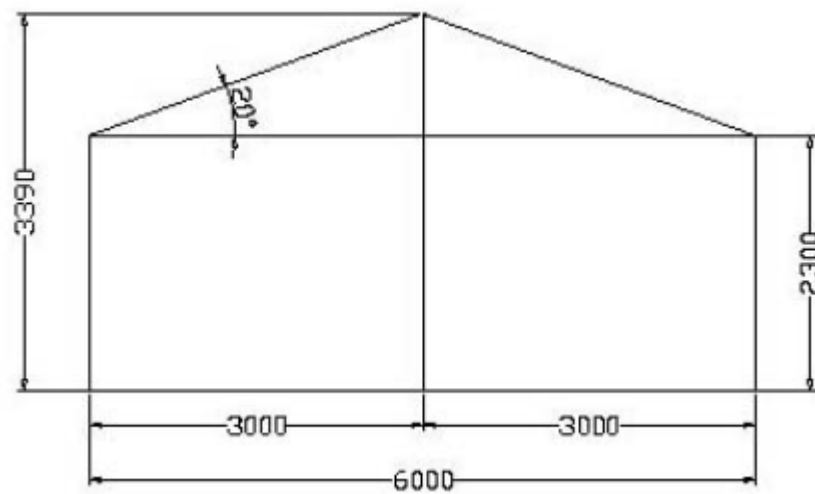

Aberdour School

100.00 m

6x18m plan

6x24m plan

6m side elevation

Roof pitch: 20 degrees

Side height: 2.3m

Apex height: 3.39m

Side elevations

Floorplan

Curious Cat