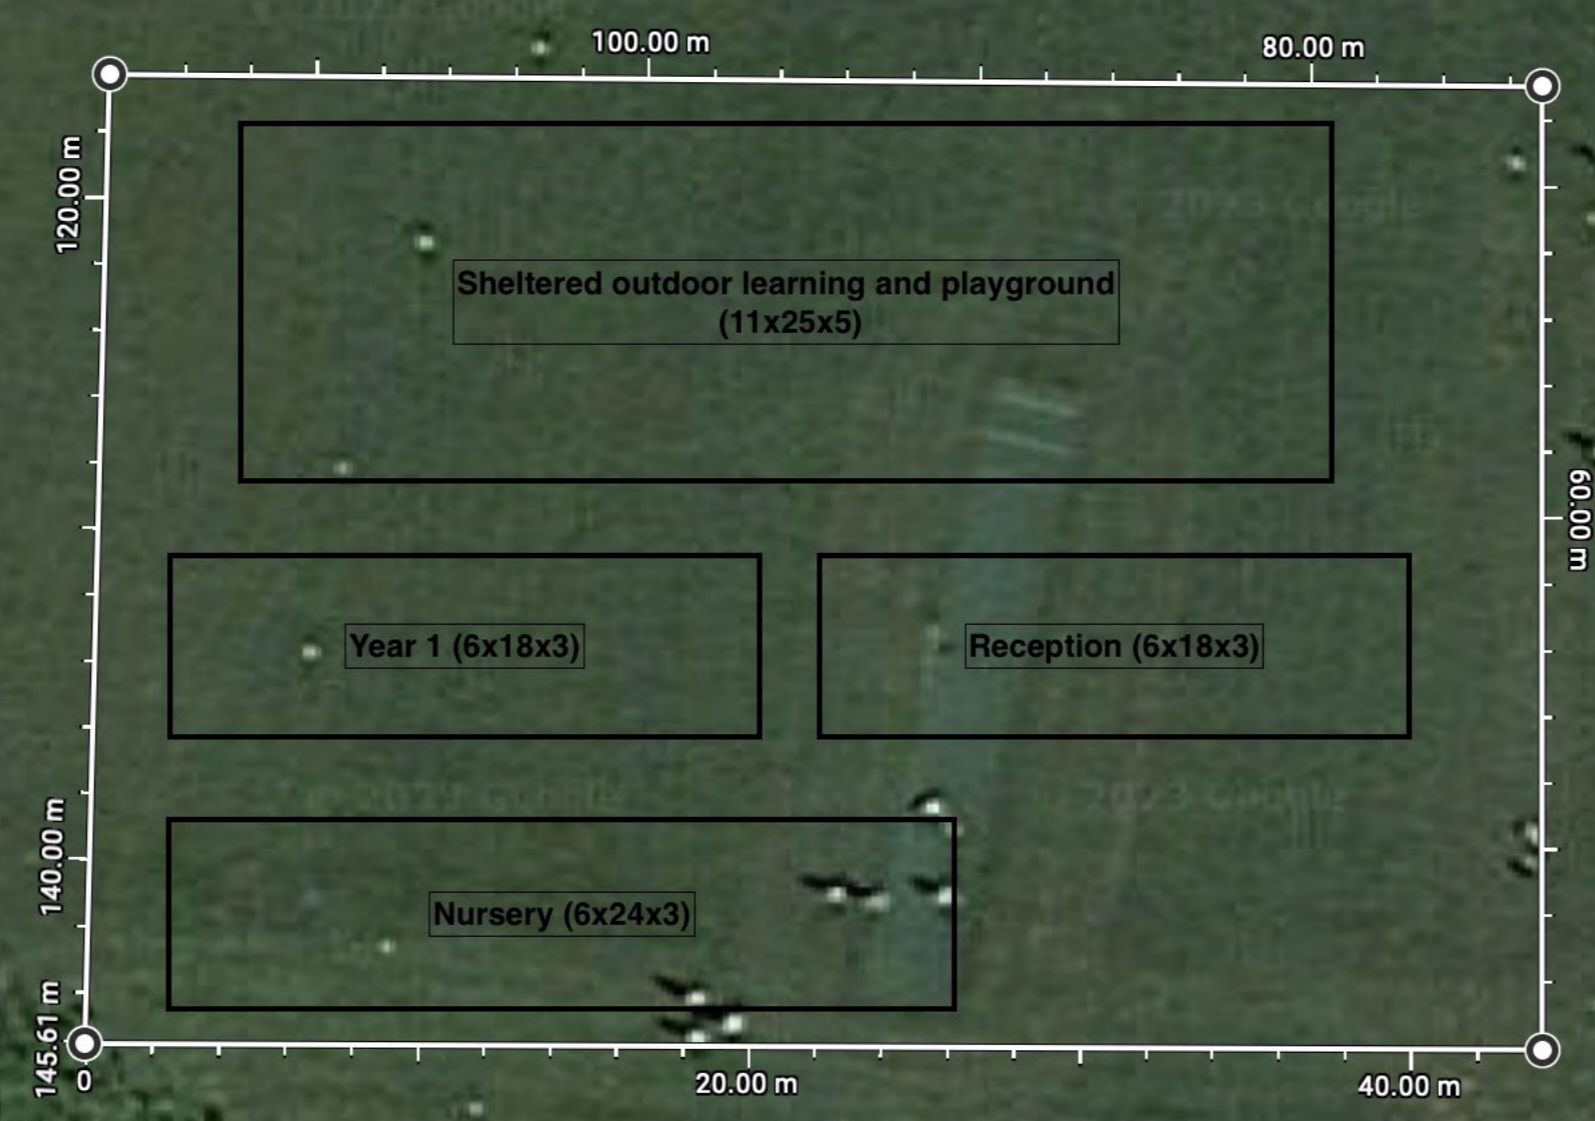

23/00307/F - Aberdour School, Brighton Road, Burgh Heath

Aberdour School, Brighton Road, Burgh Heath, Tadworth, KT20 6AJ

Hightrees Carpentry

Brighton Rd

Wood Ln

Wood Ln

Wood Ln

Liberty Cottage Therap

Aberdour School

100.00 m

6x18m plan

6x24m plan

6m side elevation

Roof pitch: 20 degrees

Side height: 2.3m

Apex height: 3.39m

Side elevations

Floorplan

Curious Cat