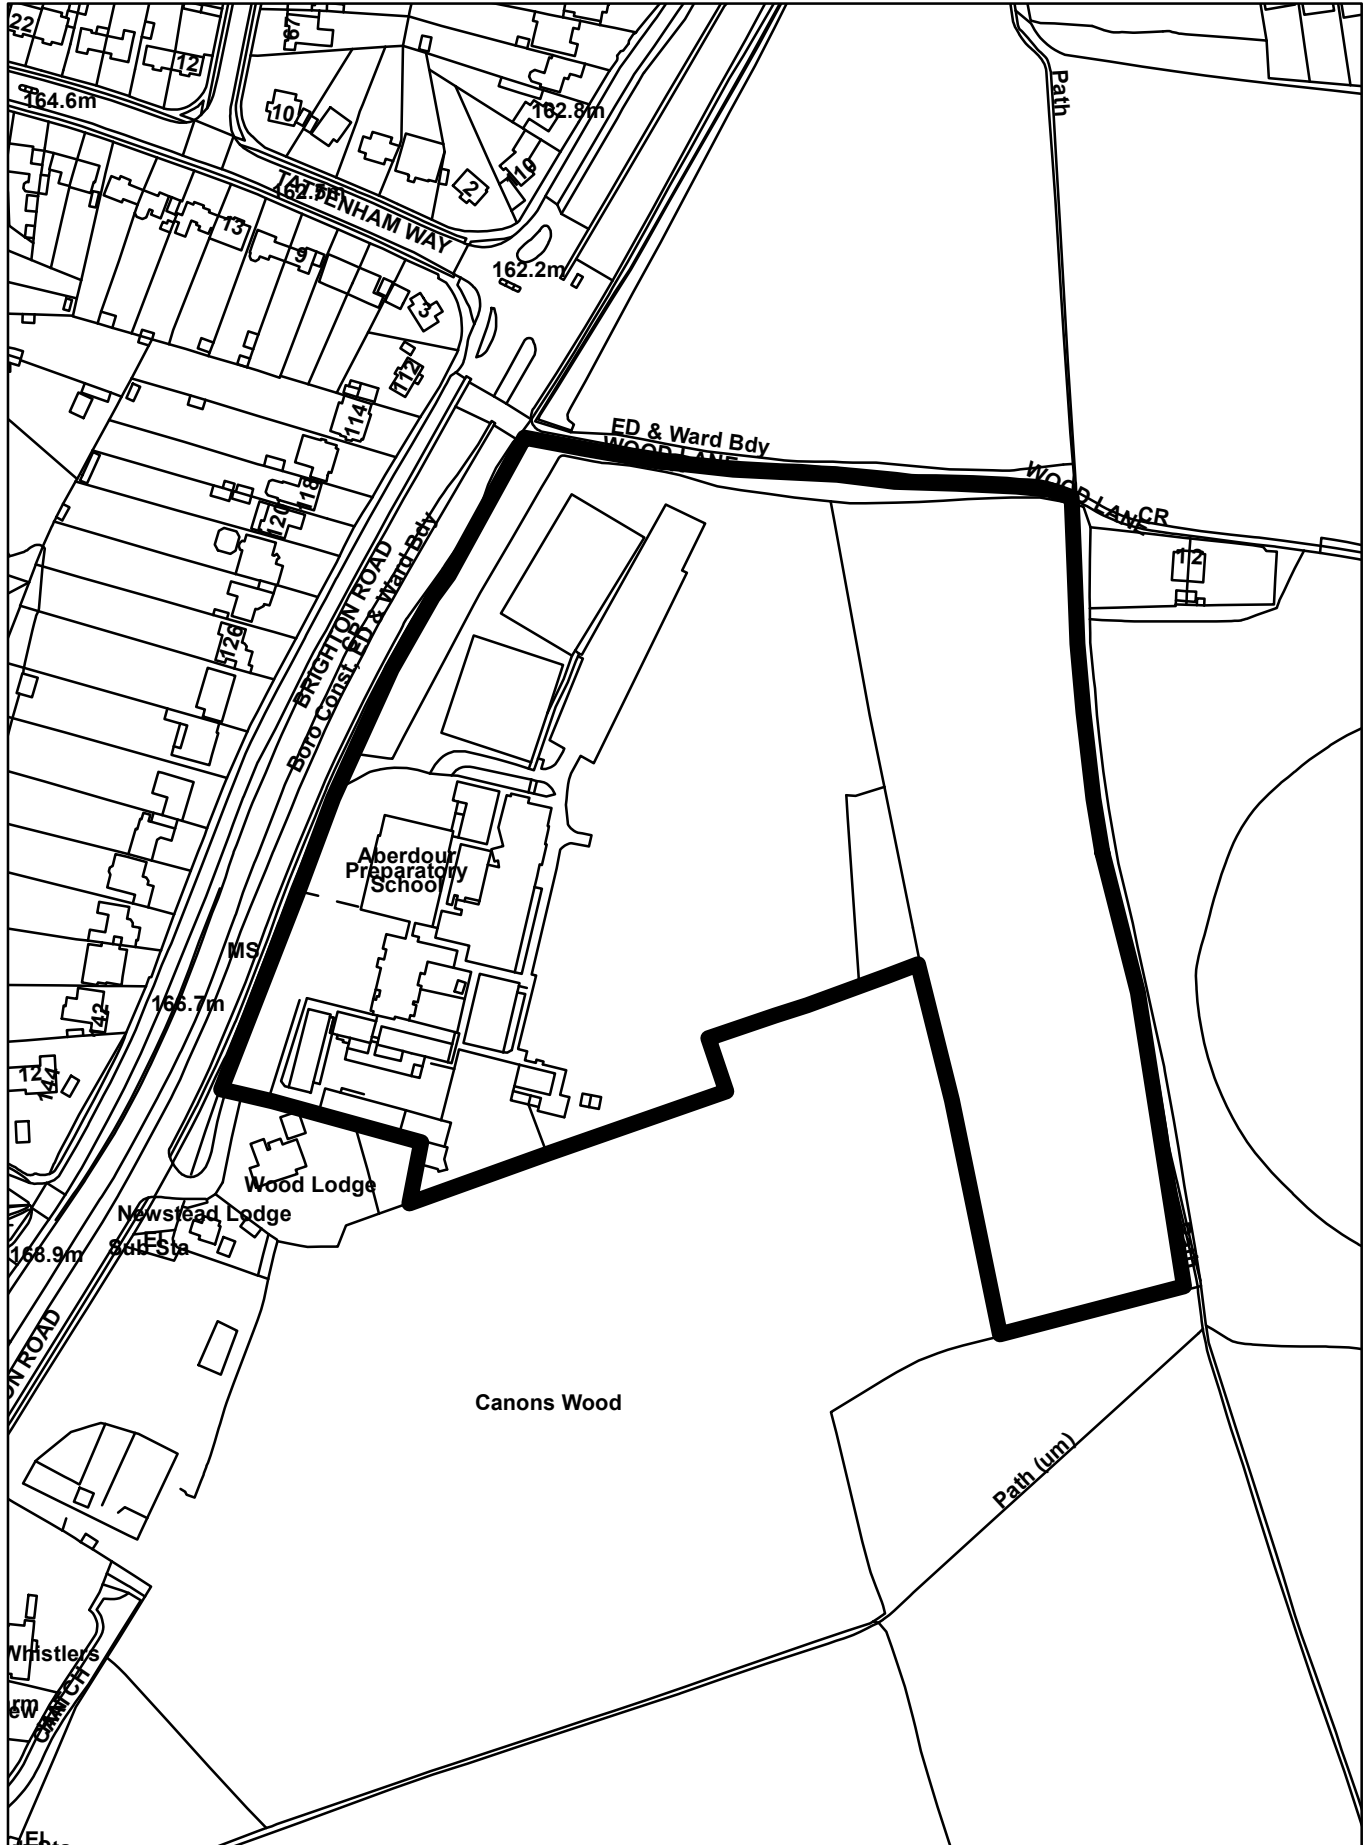

23/00307/F - Aberdour School, Brighton Road, Burgh Heath

Aberdour School, Brighton Road, Burgh Heath, Tadworth, KT20 6AJ

Hightrees Carpentry

Brighton Rd

Wood Ln

Wood Ln

Wood Ln

Liberty Cottage Therap

Aberdour School

100.00 m

6x18m plan

6x24m plan

6m side elevation

Roof pitch: 20 degrees

Side height: 2.3m

Apex height: 3.39m

Side elevations

Floorplan

Curious Cat